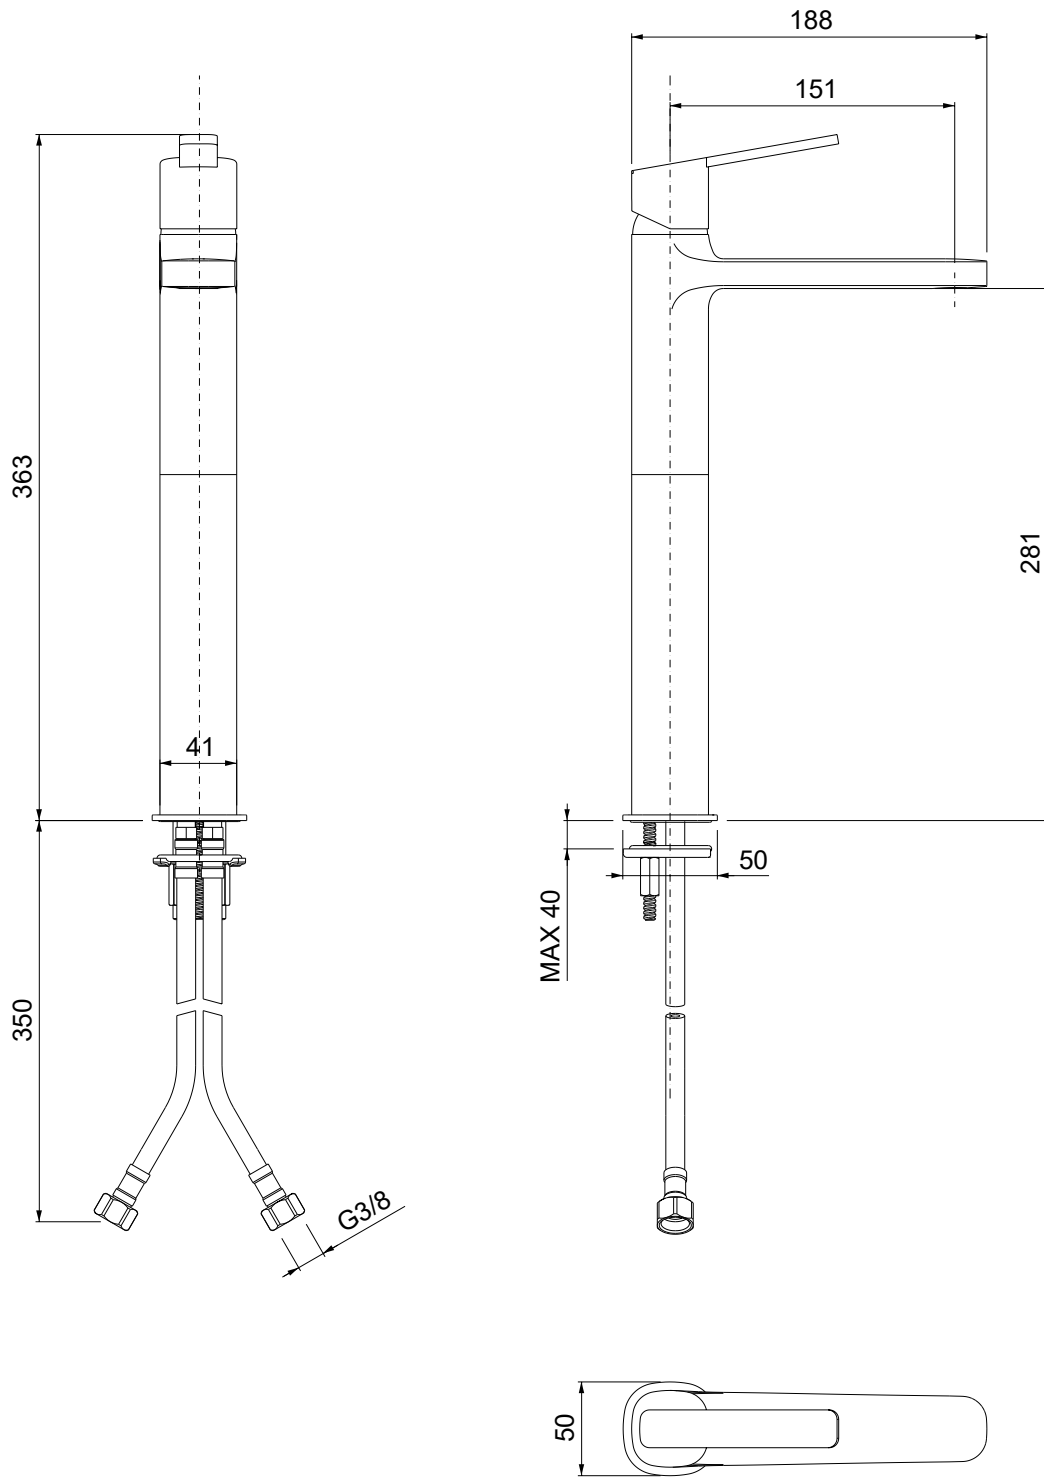

This drawing / specification is the property of OIOLI Rubinerie and must not be copied in part or whole without prior written permission of OIOLI Rubinerie.

OIOLI

ITALY

e-mail: tecnico@oioli.com

Via Pul Stretta, 10/12
28024 Gozzano (No)
ITALY

Tel. 0322 956338
Fax 0322 912094

DATE	03-01-2018	SIGNATURE	PROJECT	SCALE	NOTE	
DRAFTSMAN				1:4	MADE IN ITALY	
DESCRIPTION	MISCELATORE LAVABO ALTO TC CAPRI					ITEM
						CPLT004RO